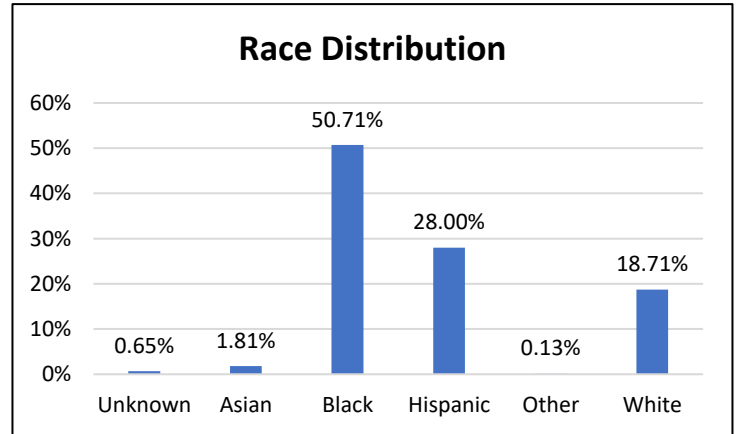

Pretrial Services Weekly Report

Electronic Monitoring Population Demographics 1/12/2024

Curfew Only population:	871
Bischof Law Only population:	701
Cases with Curfew and Bischof Law Supervision*	74

Curfew

Bischof Law

Race Distribution

Race Distribution

Age Distribution

Age Distribution

* 74 individuals are supervised under Curfew and Bischof Law. These individuals are reflected in both the Curfew and Bischof Law graphs