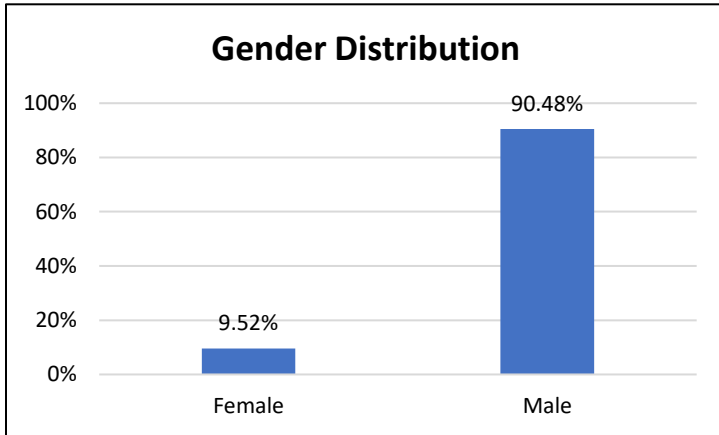

Pretrial Services Weekly Report

Electronic Monitoring Population Demographics 1/12/2024

Curfew Only population:	871
Bischof Law Only population:	701
Cases with Curfew and Bischof Law Supervision*	74

Curfew

Bischof Law

Race Distribution

Race Distribution

Age Distribution

Age Distribution

* 74 individuals are supervised under Curfew and Bischof Law. These individuals are reflected in both the Curfew and Bischof Law graphs