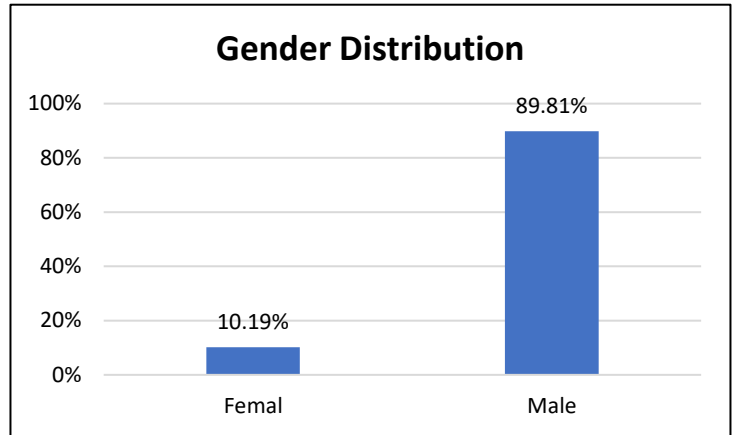

Pretrial Services Weekly Report

Electronic Monitoring Population Demographics 1/12/2024

Curfew Only population:	871
Bischof Law Only population:	701
Cases with Curfew and Bischof Law Supervision*	74

Curfew

Bischof Law

Race Distribution

Race Distribution

Age Distribution

Age Distribution

* 74 individuals are supervised under Curfew and Bischof Law. These individuals are reflected in both the Curfew and Bischof Law graphs