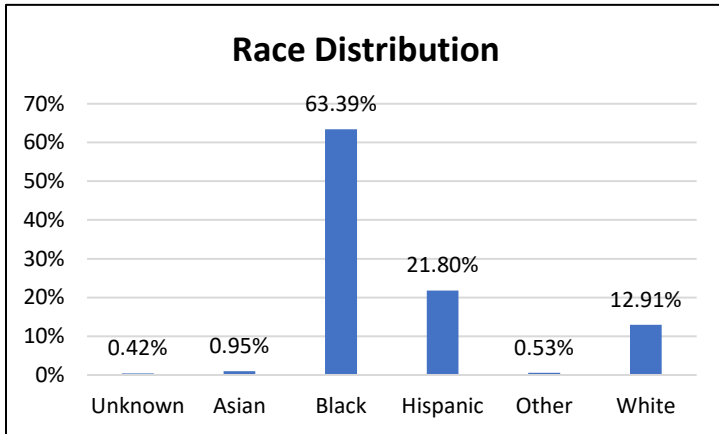

Pretrial Services Weekly Report

Electronic Monitoring Population Demographics 1/12/2024

Curfew Only population:	871
Bischof Law Only population:	701
Cases with Curfew and Bischof Law Supervision*	74

Curfew

Bischof Law

Race Distribution

Race Distribution

Age Distribution

Age Distribution

* 74 individuals are supervised under Curfew and Bischof Law. These individuals are reflected in both the Curfew and Bischof Law graphs