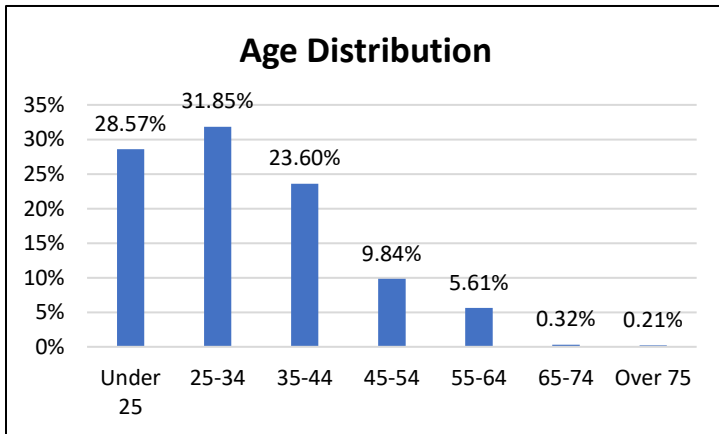

Pretrial Services Weekly Report

Electronic Monitoring Population Demographics 1/12/2024

Curfew Only population:	871
Bischof Law Only population:	701
Cases with Curfew and Bischof Law Supervision*	74

Curfew

Bischof Law

Race Distribution

Race Distribution

Age Distribution

Age Distribution

* 74 individuals are supervised under Curfew and Bischof Law. These individuals are reflected in both the Curfew and Bischof Law graphs