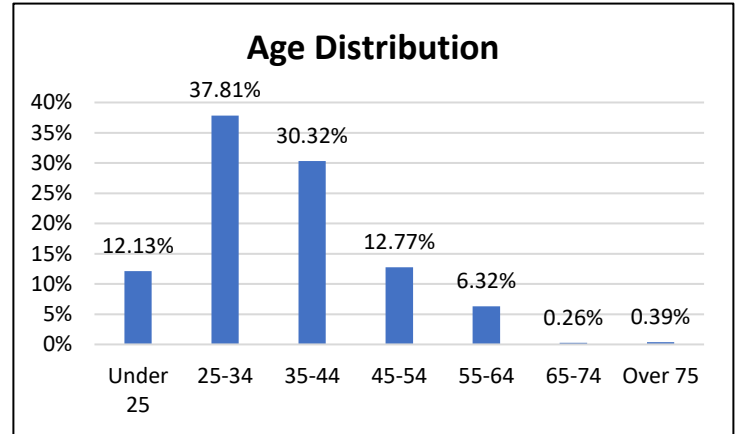

Pretrial Services Weekly Report

Electronic Monitoring Population Demographics 1/12/2024

Curfew Only population:	871
Bischof Law Only population:	701
Cases with Curfew and Bischof Law Supervision*	74

Curfew

Bischof Law

Race Distribution

Race Distribution

Age Distribution

Age Distribution

* 74 individuals are supervised under Curfew and Bischof Law. These individuals are reflected in both the Curfew and Bischof Law graphs